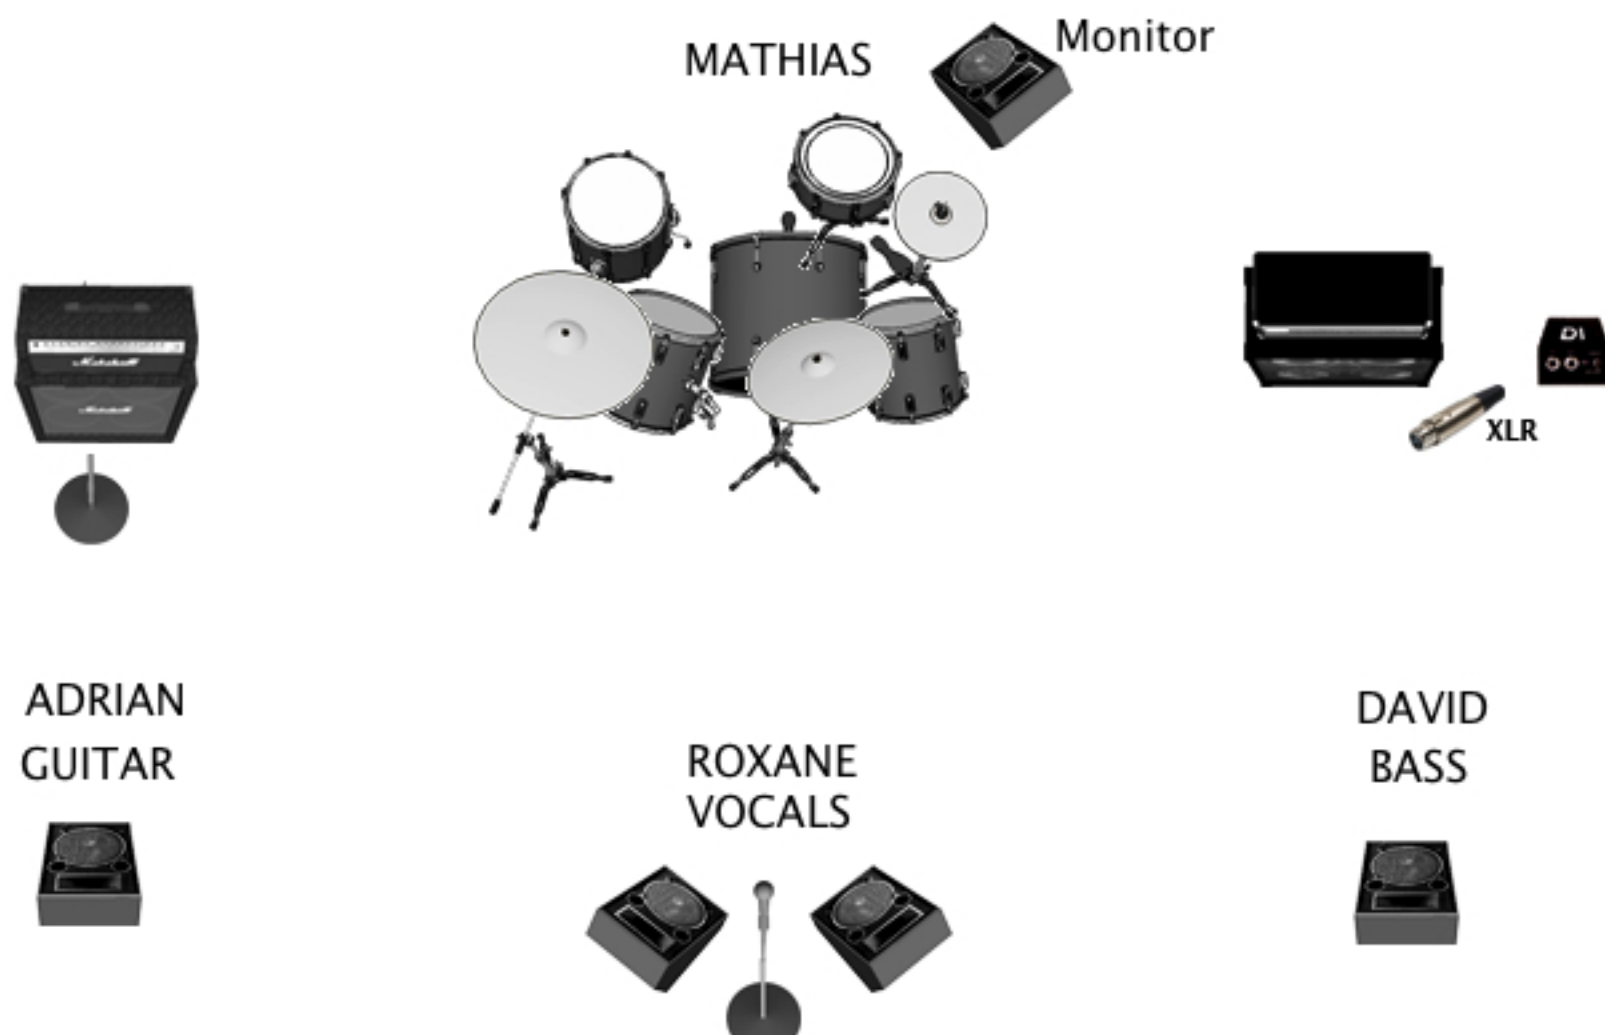

Stage plan: The PhazyLuckers

RIG A (Guitar amp and cab)

The PhazyLuckers (Rig A)

1. Drums - Kick
2. Drums - Snare
3. Drums - Hi hat
4. Drums - Tom 1
5. Drums - Tom 2
6. Drums - Floor Tom
7. Cymbals - Overhead
8. Cymbals - Overhead

9. Guitar - SM57 or similar on 4x12 cab.
10. Bass - Mono DI
11. Vocals (Roxane)

INSERTS:
Line 11 (Vocals)
= Reverb, Delay

MONITOR MIXES:
To be advised during
soundcheck